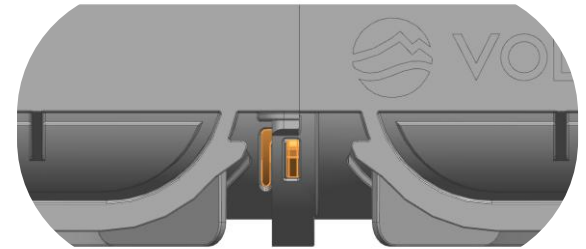

«FEATURES»
 8 side connections, 8 vertical outlets 1" (DN32), 2" (DN50) without flange and through a socket 6825 4" (DN100), click locking of all grates of the easy series.

Available in the following colors:

- White
- Terracotta
- Sand
- Gray
- Green
- Dark sand
- Dark gray
- Gray 2.0

Channel functionality

U profile allows effective «self-clean»

Click system fixing the grates to the channel

Click system fixation for side connection

Click system fixations connecting channels to each other

8 cutting markers for the channel every 4-7/8" (125 mm)

8 points for side click connection of channels

8 points for vertical connection of metric and inch pipes