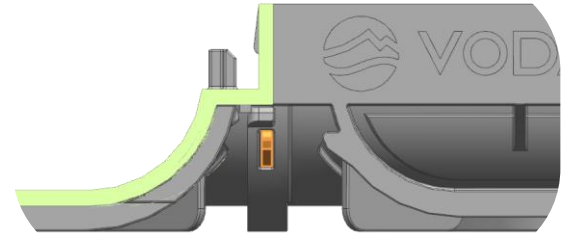

«FEATURES»
 8 side connections, 8 vertical outlets 1" (DN32), 2" (DN50) without flange and through a socket 6825 4" (DN100), click locking of all grates of the easy series.

Available in the following colors:

- White
- Terracotta
- Sand
- Gray
- Green
- Dark sand
- Dark gray
- Gray 2.0

Channel functionality

U profile allows effective «self-clean»

Click system fixing the grates to the channel

Click system fixation for side connection

Click system fixations connecting channels to each other

8 cutting markers for the channel every 4-7/8" (125 mm)

8 points for side click connection of channels

8 points for vertical connection of metric and inch pipes