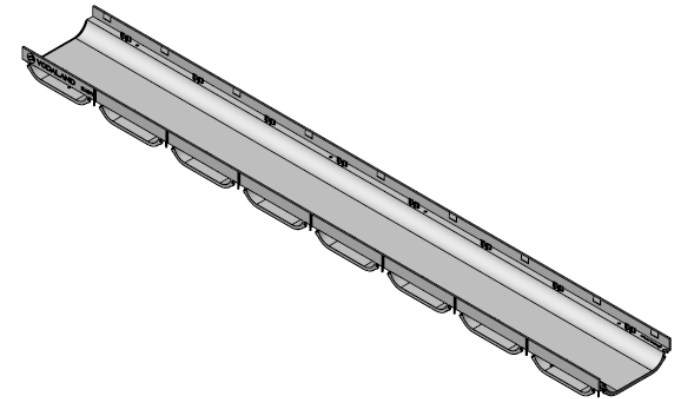

Click system fixations connecting channels to each other

8 cutting markers for the channel every 4-7/8" (125 mm)

8 points for side click connection of channels

8 points for vertical connection of metric and inch pipes

To connect Flanged 4" (DN110) Used for outlet bottom 6825

Product drawing

The product is presented in the following colours

Article

Weight, lbs/kg

black

8830

1.21/0.550