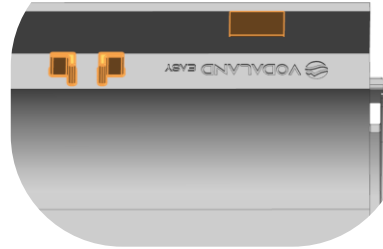

- White
- Terracotta
- Sand
- Gray
- Green
- Dark sand
- Dark gray
- Gray 2.0

Channel functionality

U profile allows effective «self-clean»

Click system fixing the grates to the channel

Click system fixation for side connection

Click system fixations connecting channels to each other

8 cutting markers for the channel every 4-7/8" (125 mm)

8 points for side click connection of channels

8 points for vertical connection of metric and inch pipes