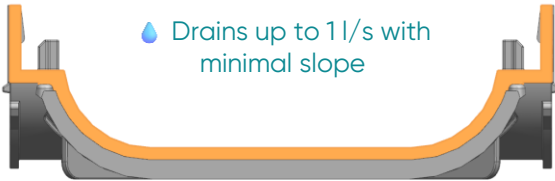

Name NA(EU)	4" Easy Low Channel H1.57" (Plastic channel Easy Low DN100 H40)
Width, inch (mm)	4-7/8" (125)
Heights, inch (mm)	1-5/8" (40)
Installation length, inch (mm)	39-3/8" (1000)
Total length, inch (mm)	39-5/8" (1007)
Weight, lb (kg)	1.21 (0,55)
Article	8830

«FEATURES»
 8 side connections, 8 vertical outlets 1" (DN32), 2" (DN50) without flange and through a socket 6825 4" (DN100), click locking of all grates of the easy series.

Available in the following colors:

- White
- Terracotta
- Sand
- Gray
- Green
- Dark sand
- Dark gray
- Gray 2.0

Channel functionality

U profile allows effective «self-clean»

Click system fixing the grates to the channel

Click system fixation for side connection

Click system fixations connecting channels to each other

8 cutting markers for the channel every 4-7/8" (125 mm)

8 points for side click connection of channels

8 points for vertical connection of metric and inch pipes