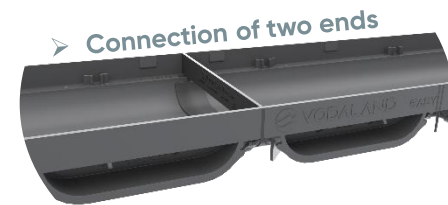

Characteristics and functionality of the end cap

Name NA(EU)	4" End cap for channel Easy Low H1.57" (Plastic end cap for channel Easy Low DN100 H40) art.683140
Width, inch (mm)	4-7/8" (125)
Heights, inch (mm)	7/8" (21)
Length, Inch (mm)	1-1/2" (38)
Weight, lb (g)	0.02 (10)
Article	683140

➤ Side end connection

➤ Closing the channel start

➤ Closing the channel end

➤ Connection of two ends

Double-flange system with anti-sagging teeth

Characteristics and functionality of the end cap with outlet