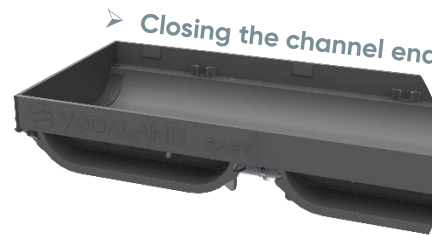

Characteristics and functionality of the end cap

Name NA(EU)	4" End cap for channel Easy Low H1.57" (Plastic end cap for channel Easy Low DN100 H40) art.683140
Width, inch (mm)	4-7/8" (125)
Heights, inch (mm)	7/8" (21)
Length, Inch (mm)	1-1/2" (38)
Weight, lb (g)	0.02 (10)
Article	683140

➤ Side end connection

➤ Closing the channel start

➤ Closing the channel end

➤ Connection of two ends

Double-flange system with anti-sagging teeth

Characteristics and functionality of the end cap with outlet