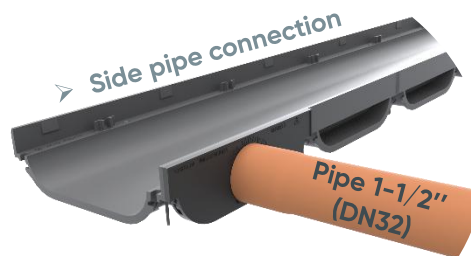

Characteristics and functionality of the end cap

Name NA(EU)	4" End cap for channel Easy Low H1.57" (Plastic end cap for channel Easy Low DN100 H40) art.683140
Width, inch (mm)	4-7/8" (125)
Heights, inch (mm)	7/8" (21)
Length, Inch (mm)	1-1/2" (38)
Weight, lb (g)	0.02 (10)
Article	683140

➤ Side end connection

➤ Closing the channel start

➤ Closing the channel end

➤ Connection of two ends

Double-flange system with anti-sagging teeth

Characteristics and functionality of the end cap with outlet

Name NA(EU)	4" End cap for channel Easy Low H1.57" with outlet 1.26" (Plastic end cap for channel Easy Low DN100 H40 with outlet 32)
Width, inch (mm)	4-7/8" (125)
Heights, inch (mm)	1" (24)
Length, Inch (mm)	1-5/8" (40)
Outlet, inch(mm)	Ø1-5/8" (31,5)
Weight, lb (g)	0.03 (13)
Article	6831409

Characteristics and functionality of the adapter

🔒 Click system for adapter fixation on both sides

Name NA(EU)	4" Adapter for channel Easy Low H1.57" to channel Easy 2 H2.76" and sand trap Easy (Plastic adapter for channel Easy Low DN100 H40 to Easy 2 DN100 H70 and sand trap Easy DN100)
Width, inch (mm)	4-7/8" (125)
Heights, inch (mm)	3/8" (11)
Length, Inch (mm)	2-3/4" (71)
Cascade between heights, inch (mm)	1-5/8"(40) - 2-3/4"(70)
Weight, lb (g)	0.04 (16)
Article	682740