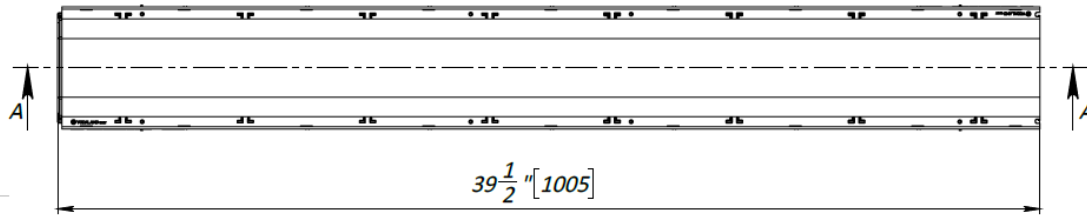

Product drawing

The product is presented in the following colours

Article

Weight, lbs/kg

black

8830

1.21/0.550

terracotta

8830-TT

1.21/0.550

white

8830-WT

1.23/0.559

sand

8830-SD

1.21/0.550

green

8830-GN

1.33/0.603

dark-gray

8830-DGY

1.21/0.550

gray

8830-GY

1.35/0.613

dark sand

8830-DSD

1.21/0.550

gray 2.0

8830.2-GY

1.36/0.615