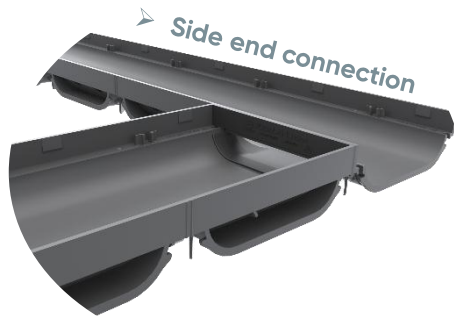

Characteristics and functionality of the end cap

Name NA(EU)	4" End cap for channel Easy Low H1.57" (Plastic end cap for channel Easy Low DN100 H40) art.683140
Width, inch (mm)	4-7/8" (125)
Heights, inch (mm)	7/8" (21)
Length, Inch (mm)	1-1/2" (38)
Weight, lb (g)	0.02 (10)
Article	683140

➤ Side end connection

➤ Closing the channel start

➤ Closing the channel end

➤ Connection of two ends

Double-flange system with anti-sagging teeth

Characteristics and functionality of the end cap with outlet