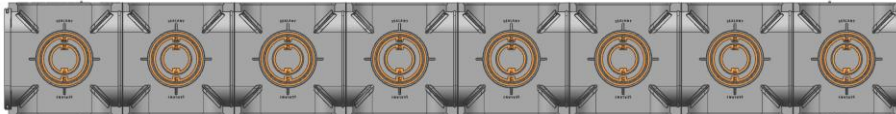

«FEATURES»
 8 side connections, 8 vertical outlets 1" (DN32), 2" (DN50) without flange and through a socket 6825 4" (DN100), click locking of all grates of the easy series.

Available in the following colors:

- White
- Terracotta
- Sand
- Gray
- Green
- Dark sand
- Dark gray
- Gray 2.0

Channel functionality

U profile allows effective «self-clean»

Click system fixing the grates to the channel

Click system fixation for side connection

Click system fixations connecting channels to each other

8 cutting markers for the channel every 4-7/8" (125 mm)

8 points for side click connection of channels

8 points for vertical connection of metric and inch pipes