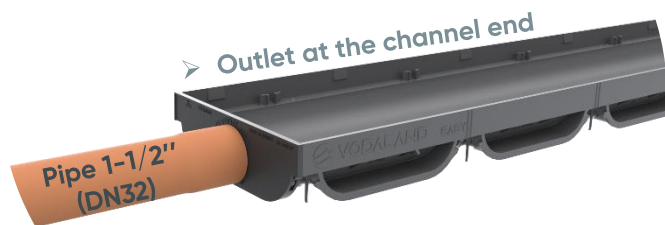

➤ Side end connection

➤ Closing the channel start

➤ Closing the channel end

➤ Connection of two ends

Double-flange system with anti-sagging teeth

Characteristics and functionality of the end cap with outlet

Name NA(EU)	4" End cap for channel Easy Low H1.57" with outlet 1.26" (Plastic end cap for channel Easy Low DN100 H40 with outlet 32)
Width, inch (mm)	4-7/8" (125)
Heights, inch (mm)	1" (24)
Length, Inch (mm)	1-5/8" (40)
Outlet, inch(mm)	Ø1-5/8" (31,5)
Weight, lb (g)	0.03 (13)
Article	6831409

Characteristics and functionality of the adapter

🔒 Click system for adapter fixation on both sides

Name NA(EU)	4" Adapter for channel Easy Low H1.57" to channel Easy 2 H2.76" and sand trap Easy (Plastic adapter for channel Easy Low DN100 H40 to Easy 2 DN100 H70 and sand trap Easy DN100)
Width, inch (mm)	4-7/8" (125)
Heights, inch (mm)	3/8" (11)
Length, Inch (mm)	2-3/4" (71)
Cascade between heights, inch (mm)	1-5/8"(40) - 2-3/4"(70)
Weight, lb (g)	0.04 (16)
Article	682740