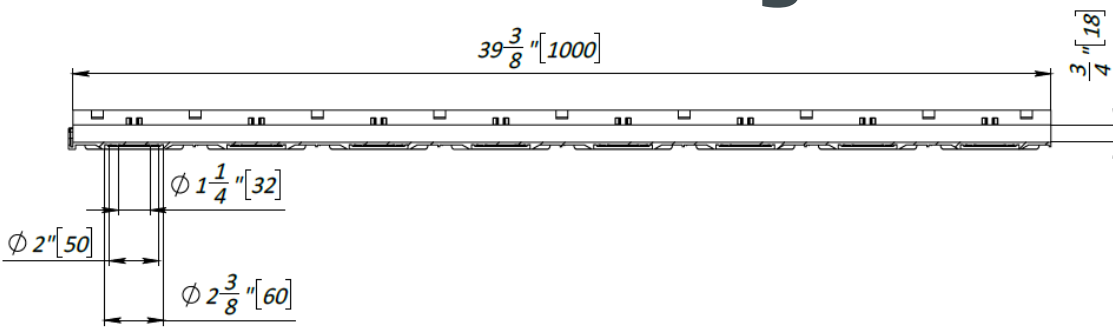

Product drawing

The product is presented in the following colours

Article

Weight, lbs/kg

black

8830

1.21/0.550

terracotta

8830-TT

1.21/0.550

white

8830-WT

1.23/0.559

sand

8830-SD

1.21/0.550

green

8830-GN

1.33/0.603

dark-gray

8830-DGY

1.21/0.550

gray

8830-GY

1.35/0.613

dark sand

8830-DSD

1.21/0.550

gray 2.0

8830.2-GY

1.36/0.615