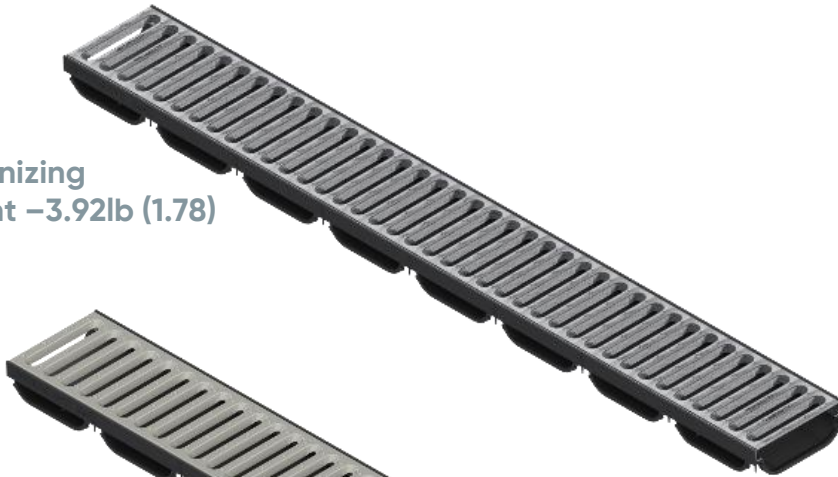

Set with steel stamped grate A15

Galvanizing
Weight – 3.92lb (1.78)