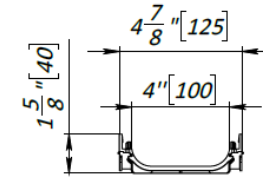

Product drawing

The product is presented in the following colours

Article

Weight, lbs/kg

black

8830

1.21/0.550

terracotta

8830-TT

1.21/0.550

white

8830-WT

1.23/0.559

sand

8830-SD

1.21/0.550

green

8830-GN

1.33/0.603

dark-gray

8830-DGY

1.21/0.550

gray

8830-GY

1.35/0.613

dark sand

8830-DSD

1.21/0.550

gray 2.0

8830.2-GY

1.36/0.615